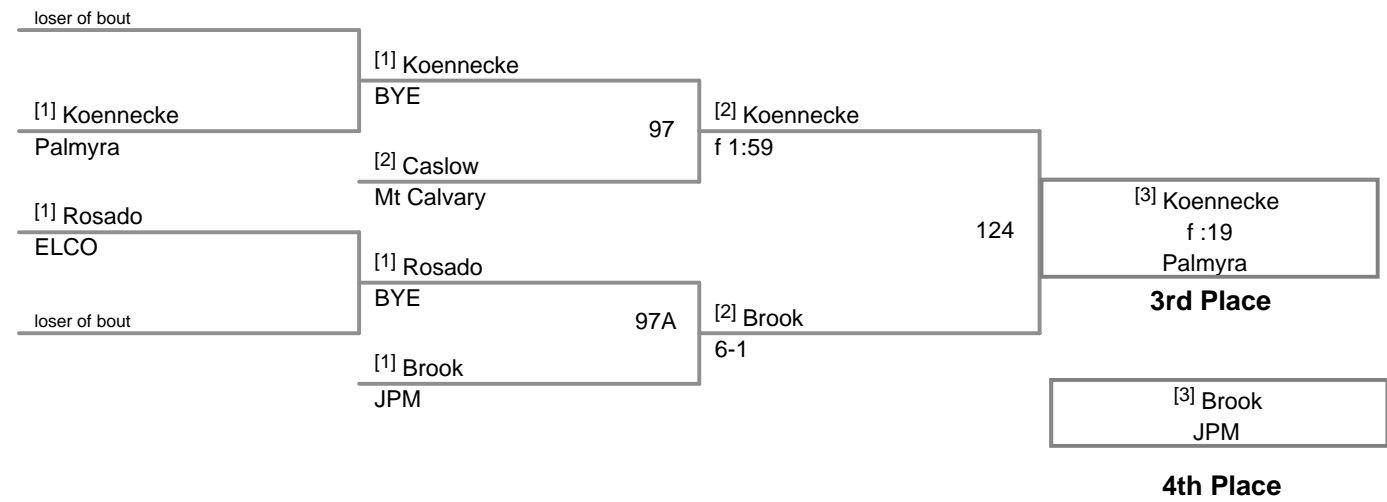

**Red Tornado PM
Midget Open**

53 Lbs

**Red Tornado PM
Midget Open**

54 Lbs

**Red Tornado PM
Midget Open**

55 Lbs

**Red Tornado PM
Midget Open**

56 Lbs

**Red Tornado PM
Midget Open**

57 Lbs

**Red Tornado PM
Midget Open**

58 Lbs

Red Tornado PM
Midget Open

59 Lbs