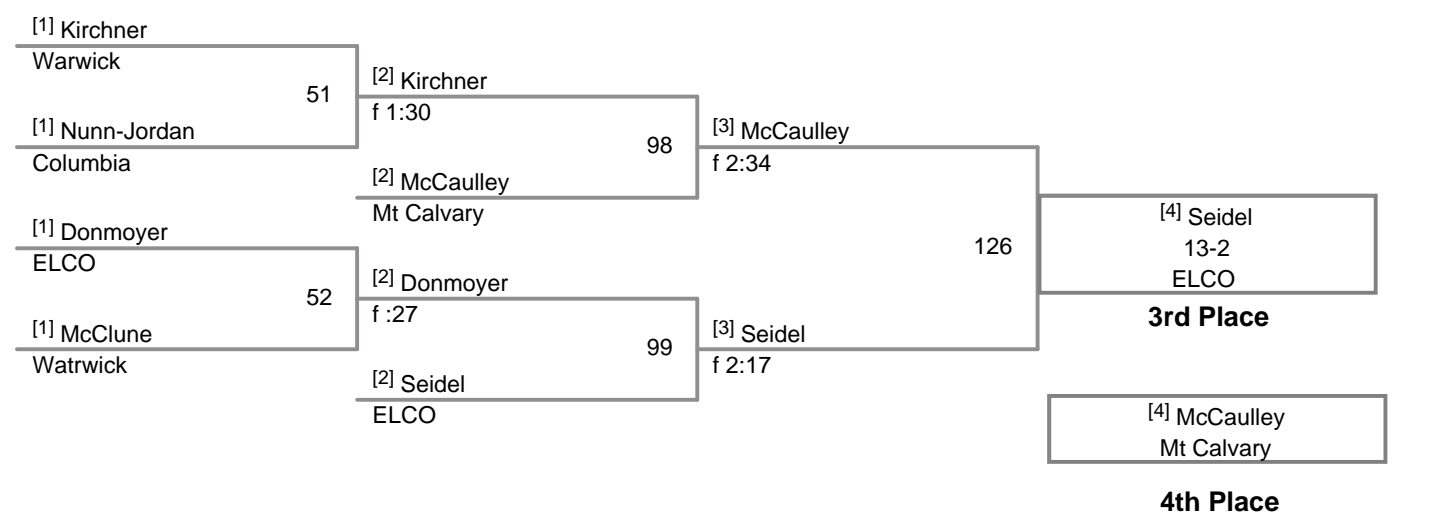

**Red Tornado PM
Midget Open**

53 Lbs

**Red Tornado PM
Midget Open**

54 Lbs

**Red Tornado PM
Midget Open**

55 Lbs

**Red Tornado PM
Midget Open**

56 Lbs

**Red Tornado PM
Midget Open**

57 Lbs

**Red Tornado PM
Midget Open**

58 Lbs

Red Tornado PM
Midget Open

59 Lbs