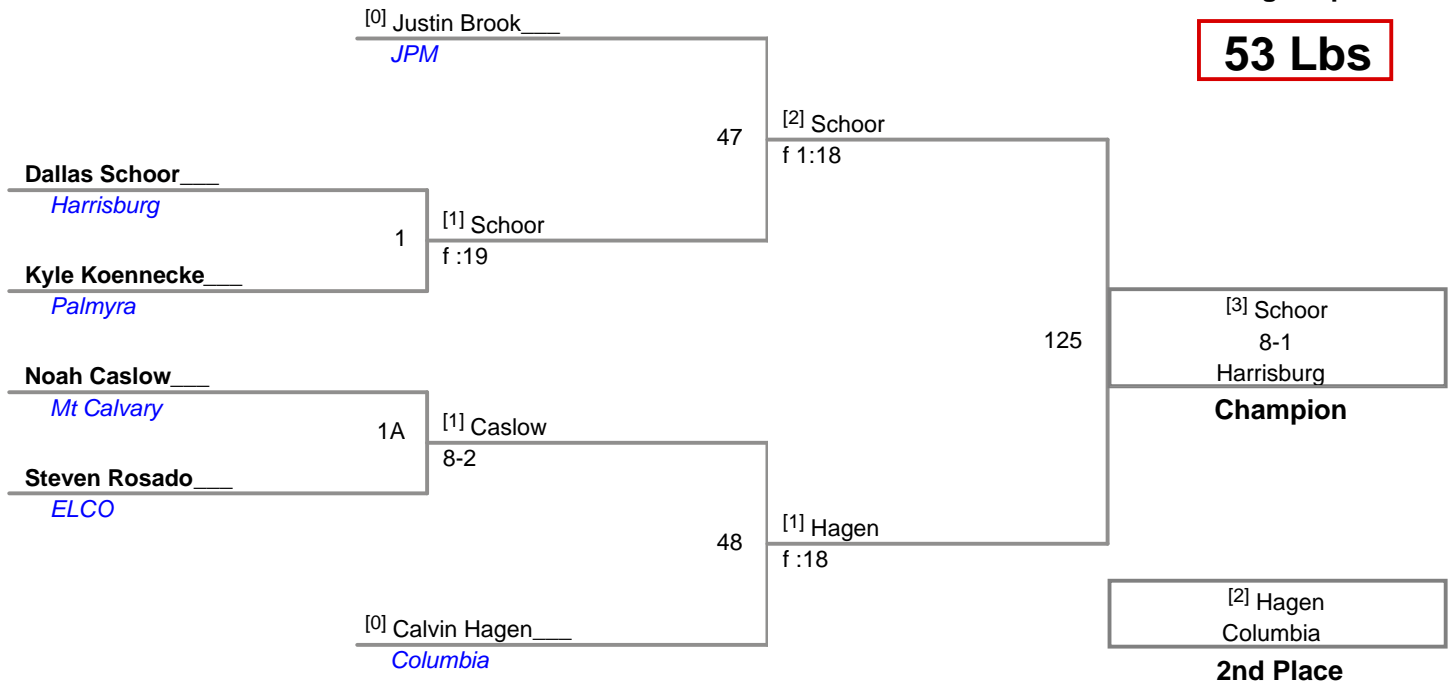

**Red Tornado PM
Midget Open**

53 Lbs

**Red Tornado PM
Midget Open**

54 Lbs

**Red Tornado PM
Midget Open**

55 Lbs

**Red Tornado PM
Midget Open**

56 Lbs

**Red Tornado PM
Midget Open**

57 Lbs

**Red Tornado PM
Midget Open**

58 Lbs

Red Tornado PM
Midget Open

59 Lbs