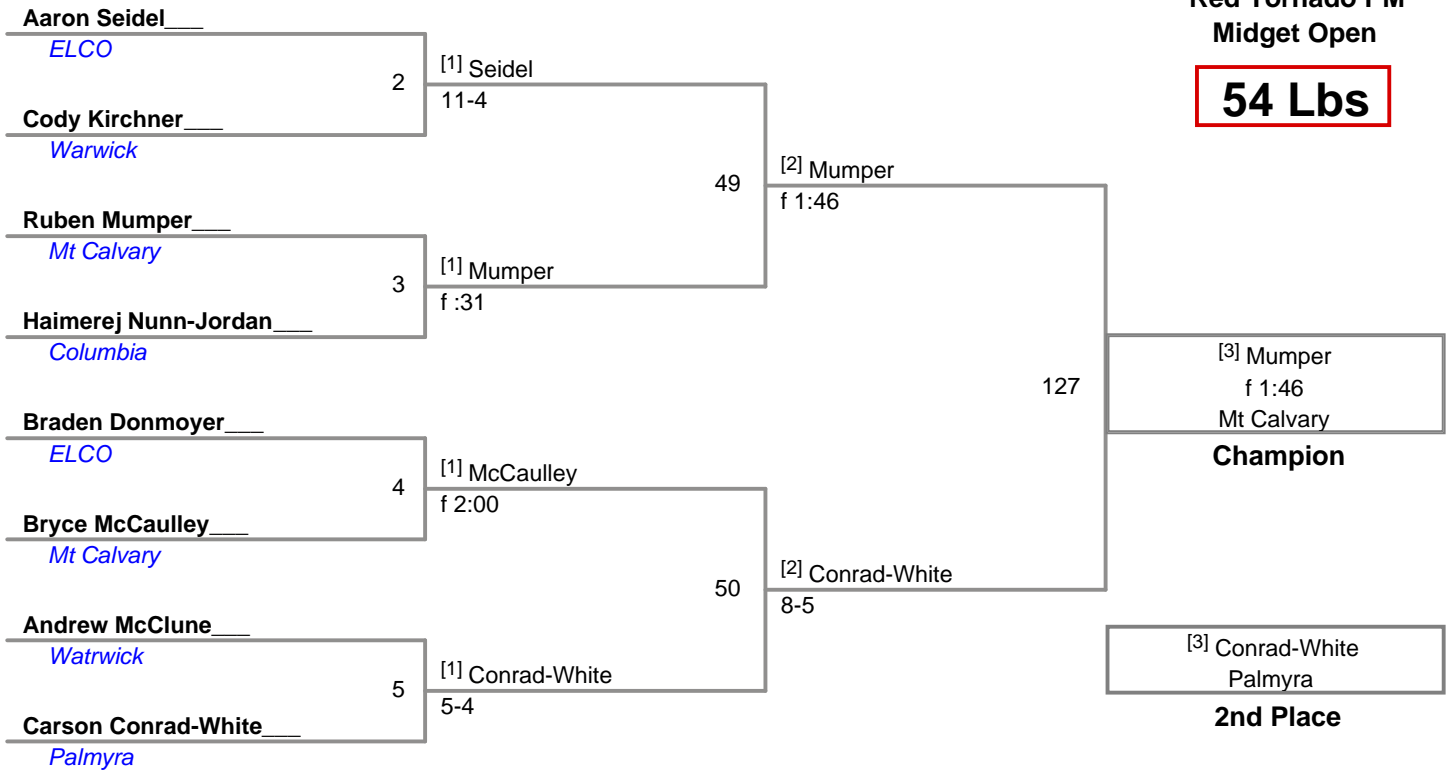

**Red Tornado PM
Midget Open**

53 Lbs

**Red Tornado PM
Midget Open**

54 Lbs

**Red Tornado PM
Midget Open**

55 Lbs

**Red Tornado PM
Midget Open**

56 Lbs

**Red Tornado PM
Midget Open**

57 Lbs

**Red Tornado PM
Midget Open**

58 Lbs

Red Tornado PM
Midget Open

59 Lbs