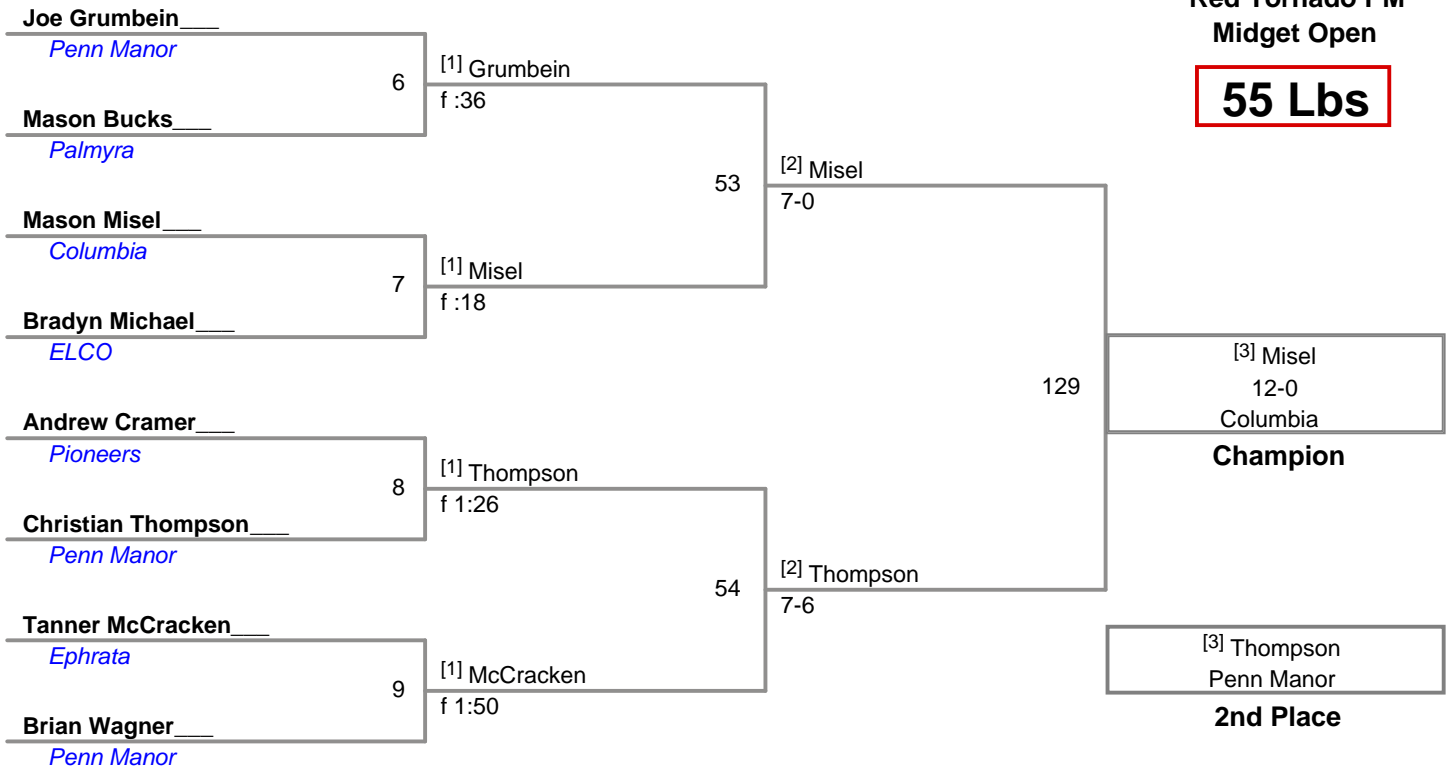

**Red Tornado PM
Midget Open**

53 Lbs

**Red Tornado PM
Midget Open**

54 Lbs

**Red Tornado PM
Midget Open**

55 Lbs

**Red Tornado PM
Midget Open**

56 Lbs

**Red Tornado PM
Midget Open**

57 Lbs

**Red Tornado PM
Midget Open**

58 Lbs

Red Tornado PM
Midget Open

59 Lbs