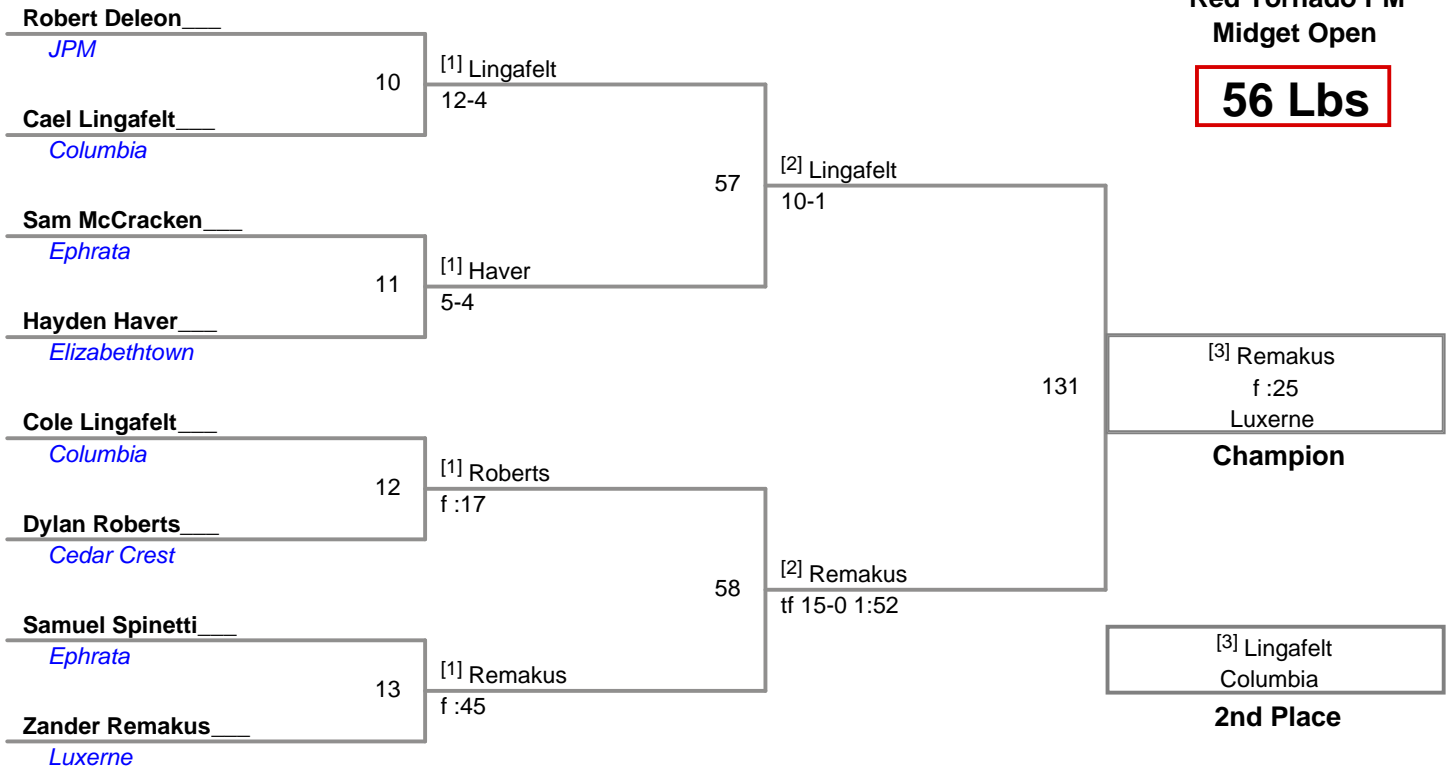

**Red Tornado PM
Midget Open**

53 Lbs

**Red Tornado PM
Midget Open**

54 Lbs

**Red Tornado PM
Midget Open**

55 Lbs

**Red Tornado PM
Midget Open**

56 Lbs

**Red Tornado PM
Midget Open**

57 Lbs

**Red Tornado PM
Midget Open**

58 Lbs

Red Tornado PM
Midget Open

59 Lbs