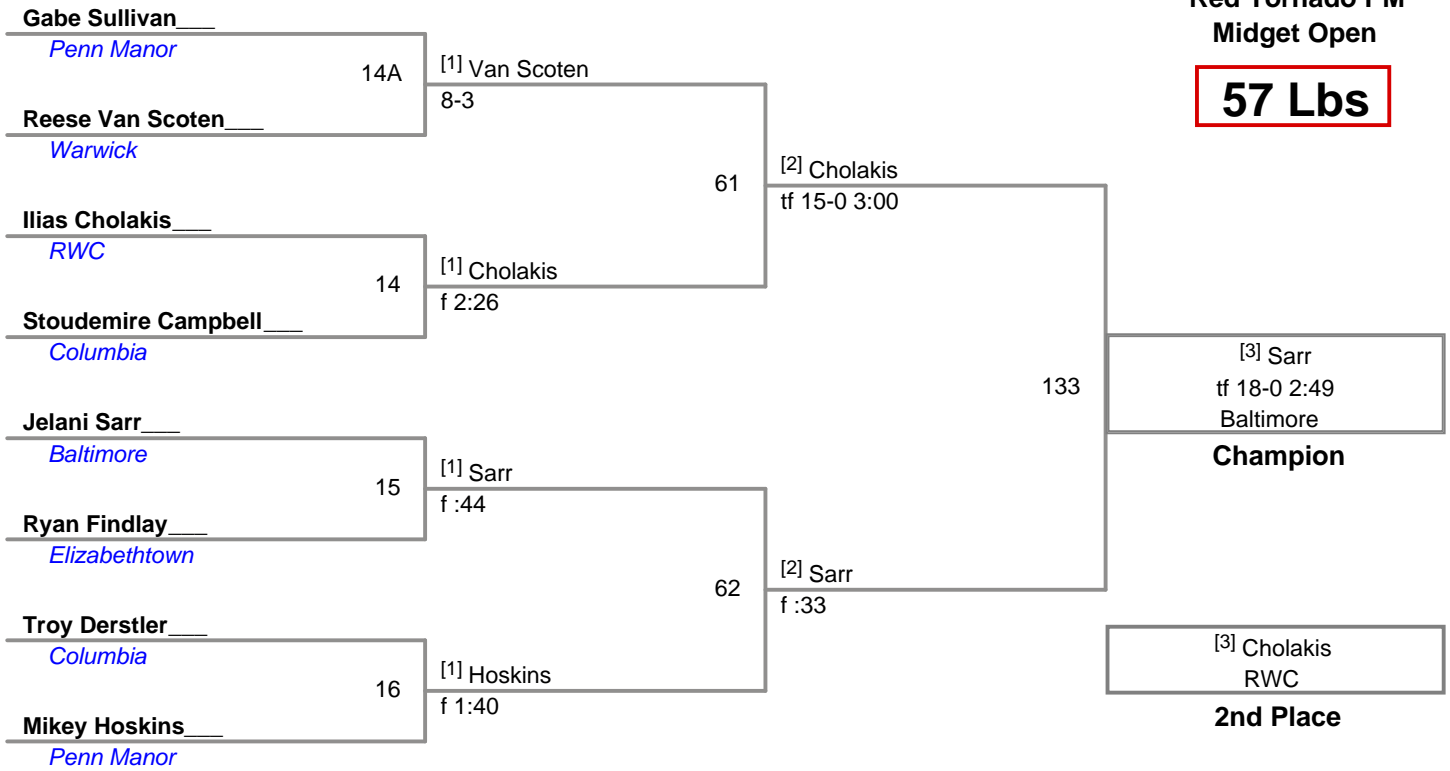

**Red Tornado PM
Midget Open**

53 Lbs

**Red Tornado PM
Midget Open**

54 Lbs

**Red Tornado PM
Midget Open**

55 Lbs

**Red Tornado PM
Midget Open**

56 Lbs

**Red Tornado PM
Midget Open**

57 Lbs

**Red Tornado PM
Midget Open**

58 Lbs

Red Tornado PM
Midget Open

59 Lbs