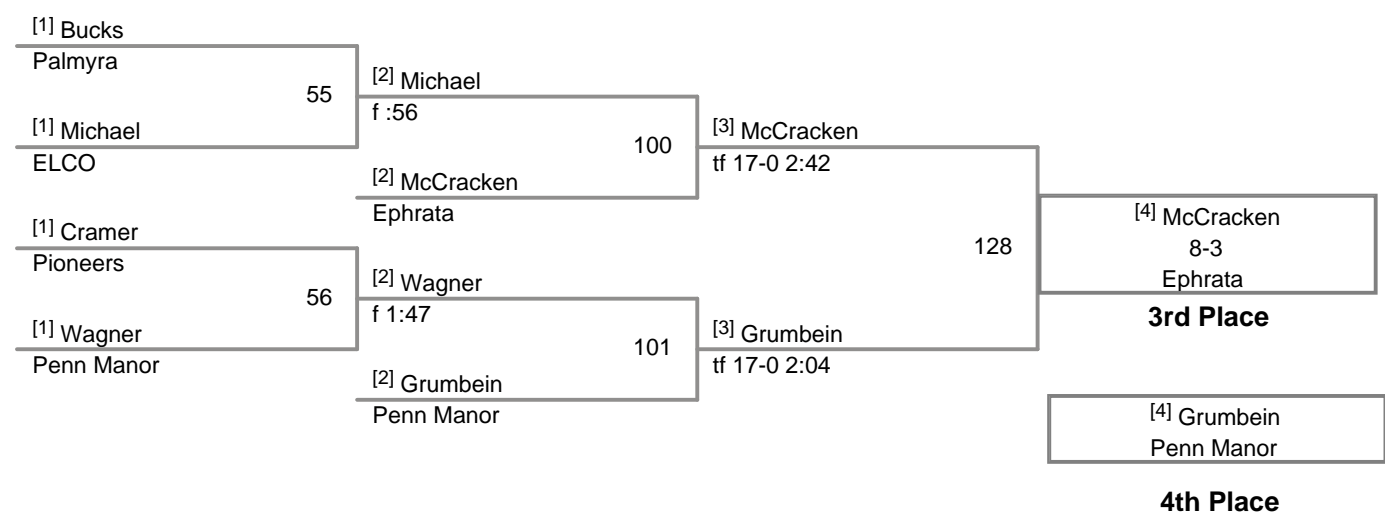

**Red Tornado PM
Midget Open**

53 Lbs

**Red Tornado PM
Midget Open**

54 Lbs

**Red Tornado PM
Midget Open**

55 Lbs

**Red Tornado PM
Midget Open**

56 Lbs

**Red Tornado PM
Midget Open**

57 Lbs

**Red Tornado PM
Midget Open**

58 Lbs

Red Tornado PM
Midget Open

59 Lbs