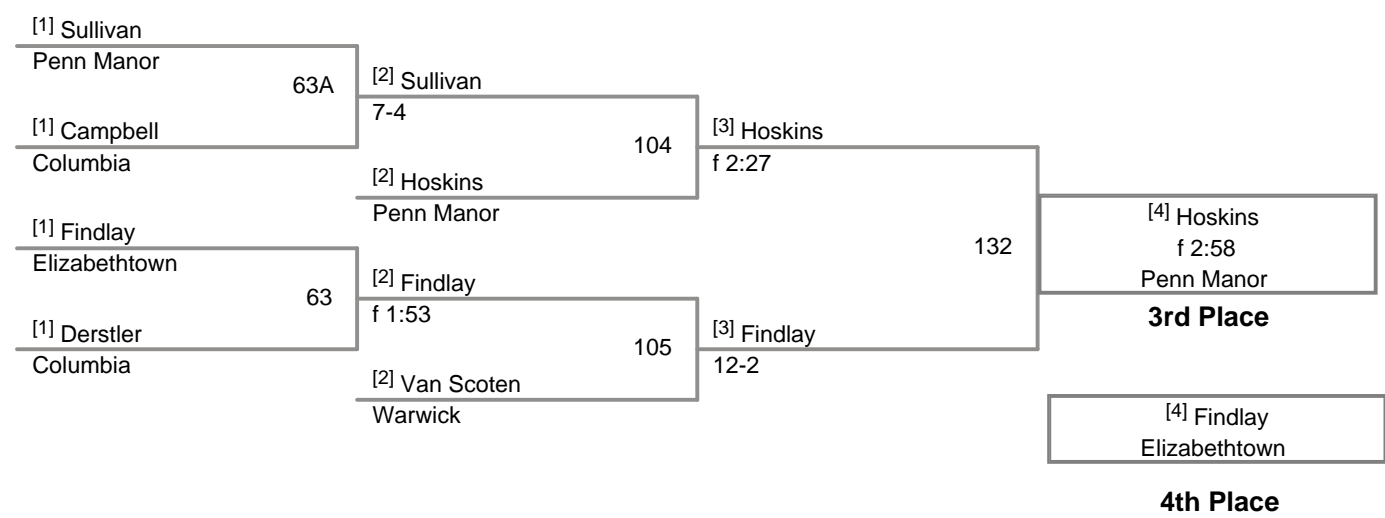

**Red Tornado PM
Midget Open**

53 Lbs

**Red Tornado PM
Midget Open**

54 Lbs

**Red Tornado PM
Midget Open**

55 Lbs

**Red Tornado PM
Midget Open**

56 Lbs

**Red Tornado PM
Midget Open**

57 Lbs

**Red Tornado PM
Midget Open**

58 Lbs

Red Tornado PM
Midget Open

59 Lbs