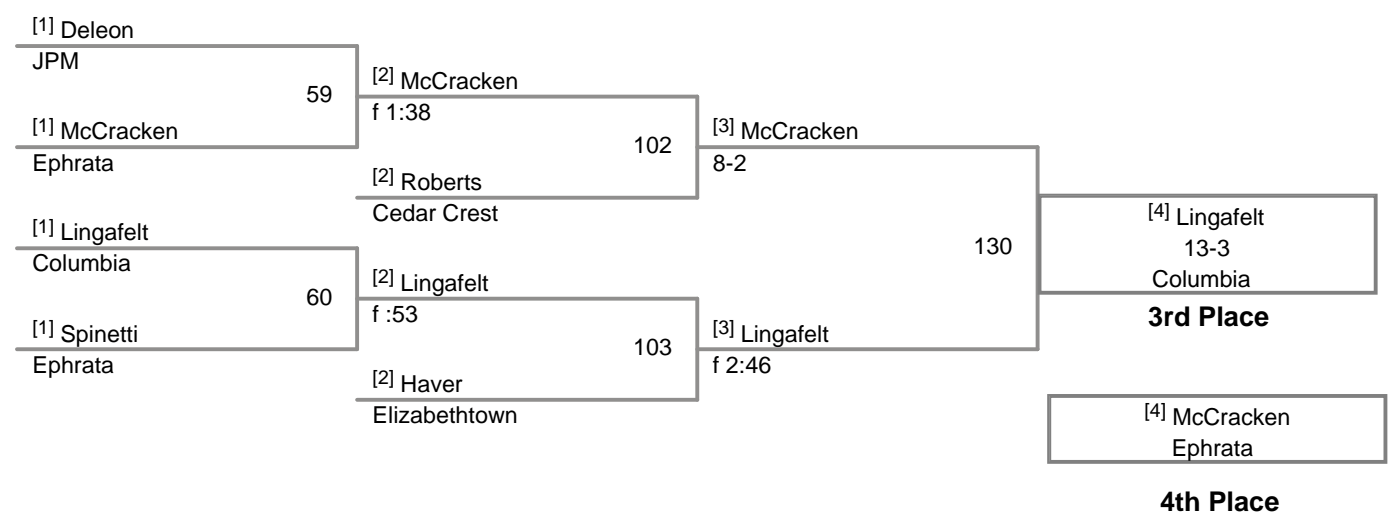

**Red Tornado PM
Midget Open**

53 Lbs

**Red Tornado PM
Midget Open**

54 Lbs

**Red Tornado PM
Midget Open**

55 Lbs

**Red Tornado PM
Midget Open**

56 Lbs

**Red Tornado PM
Midget Open**

57 Lbs

**Red Tornado PM
Midget Open**

58 Lbs

Red Tornado PM
Midget Open

59 Lbs