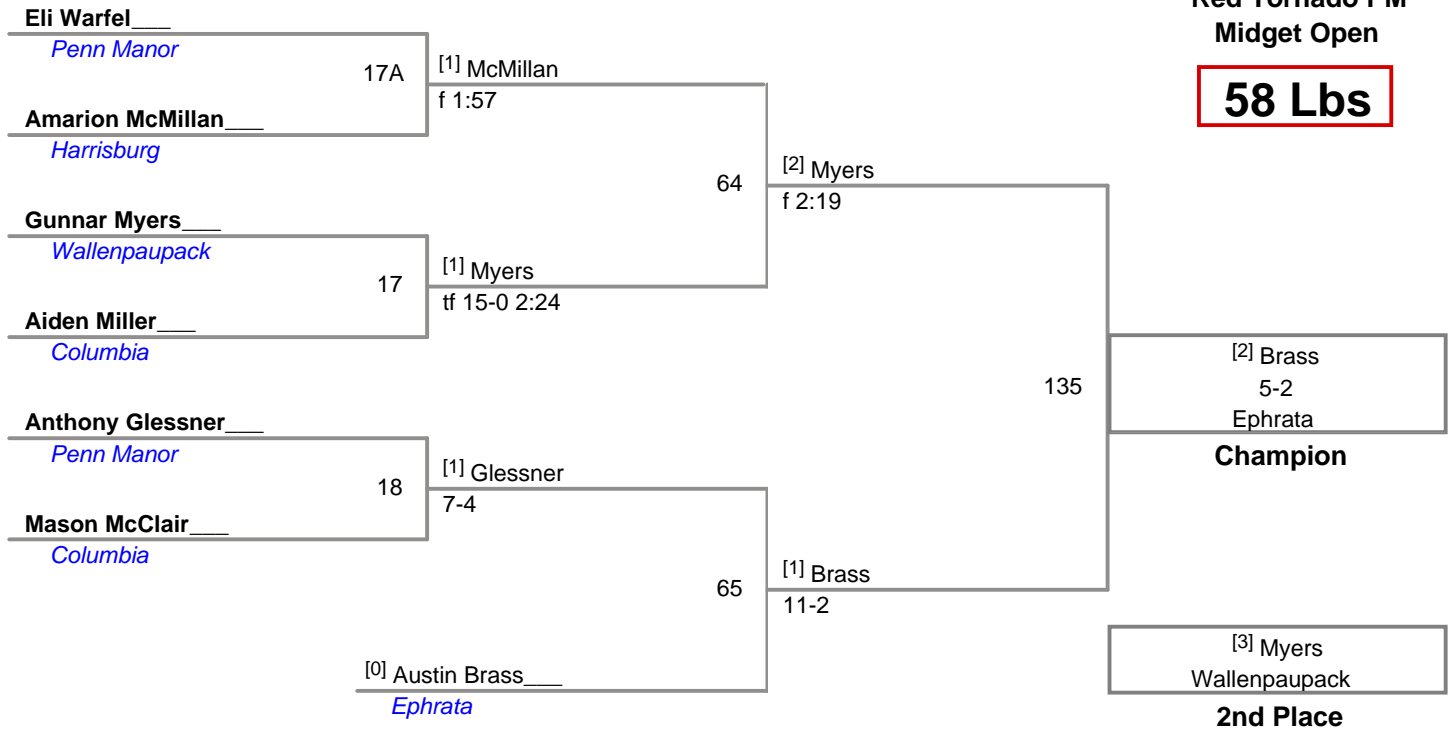

**Red Tornado PM
Midget Open**

53 Lbs

**Red Tornado PM
Midget Open**

54 Lbs

**Red Tornado PM
Midget Open**

55 Lbs

**Red Tornado PM
Midget Open**

56 Lbs

**Red Tornado PM
Midget Open**

57 Lbs

**Red Tornado PM
Midget Open**

58 Lbs

Red Tornado PM
Midget Open

59 Lbs