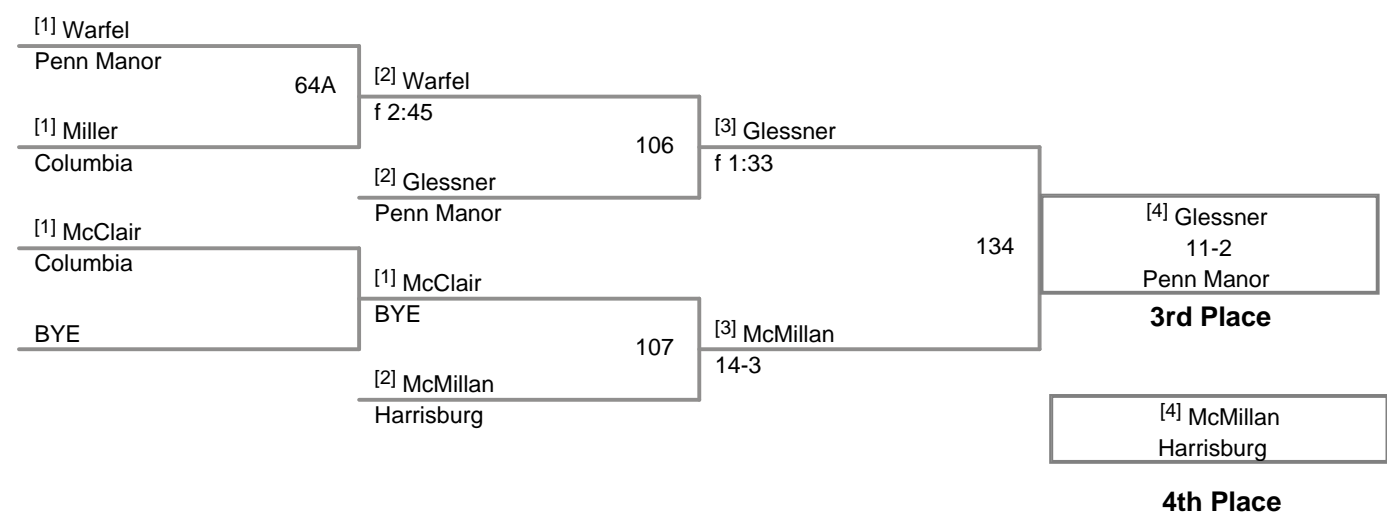

**Red Tornado PM
Midget Open**

53 Lbs

**Red Tornado PM
Midget Open**

54 Lbs

**Red Tornado PM
Midget Open**

55 Lbs

**Red Tornado PM
Midget Open**

56 Lbs

**Red Tornado PM
Midget Open**

57 Lbs

**Red Tornado PM
Midget Open**

58 Lbs

Red Tornado PM
Midget Open

59 Lbs